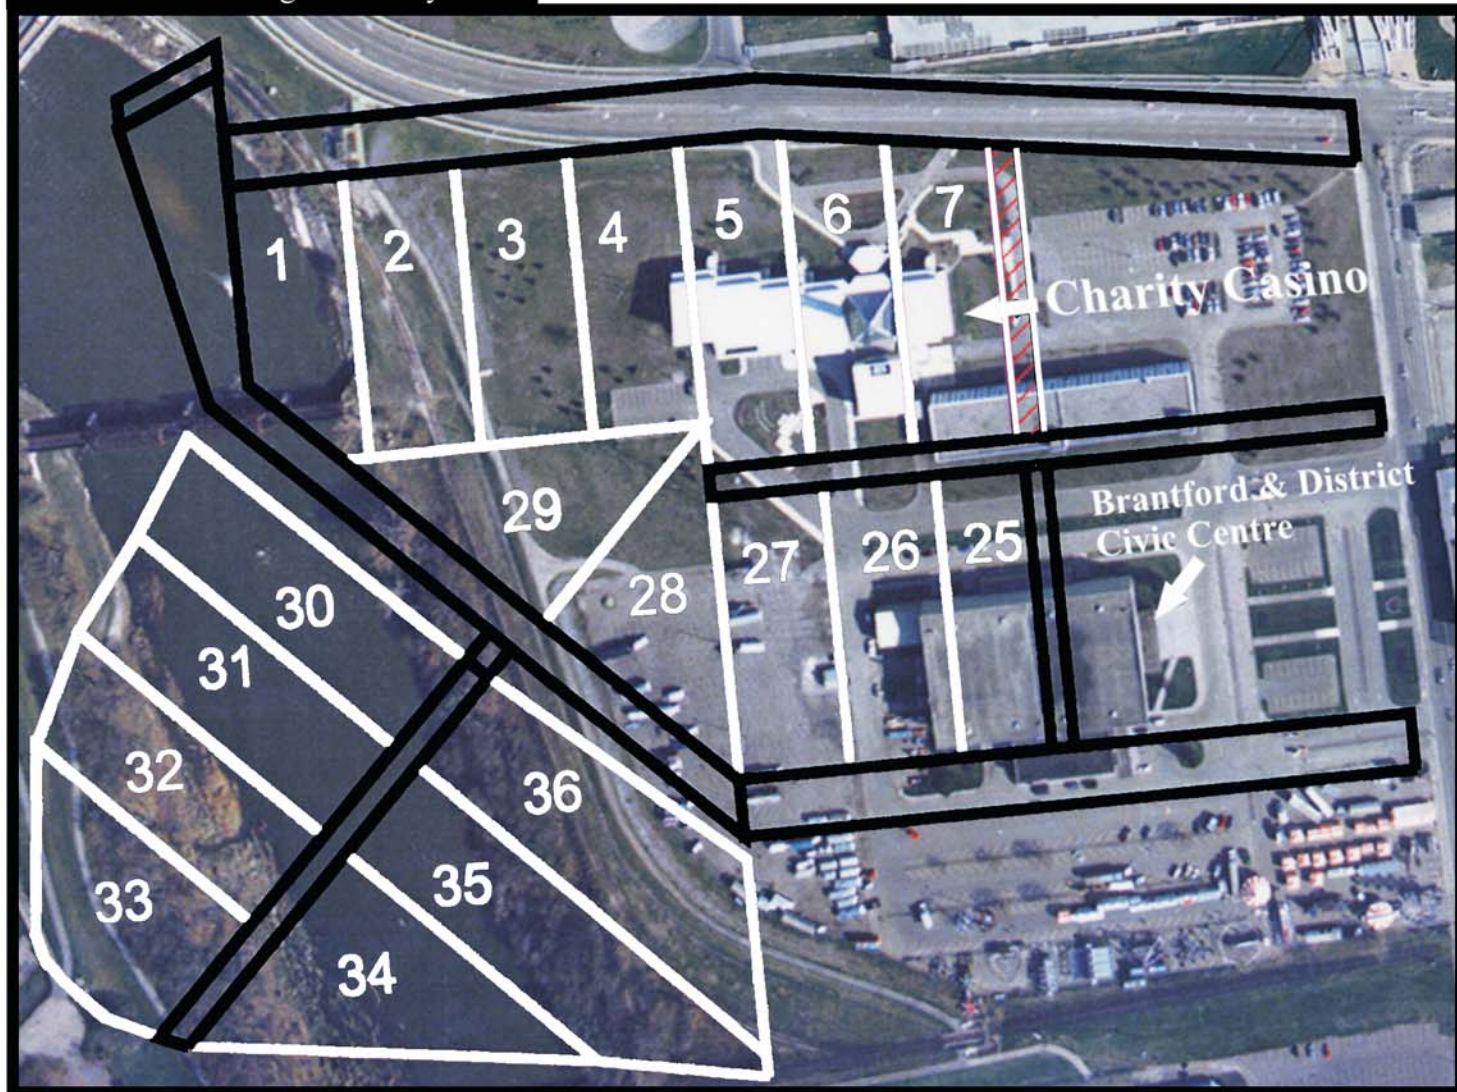

## Nathan Gage Patent

Brantford Aerial/Original Survey Lines

- 807 Acres (Town Plot - Brantford)
- Land Claims: 1-7,  $\frac{4}{5}$  of Lot 25, 26-36
- Total Claim = 20.3375 Acres
- No Compensation since 1840